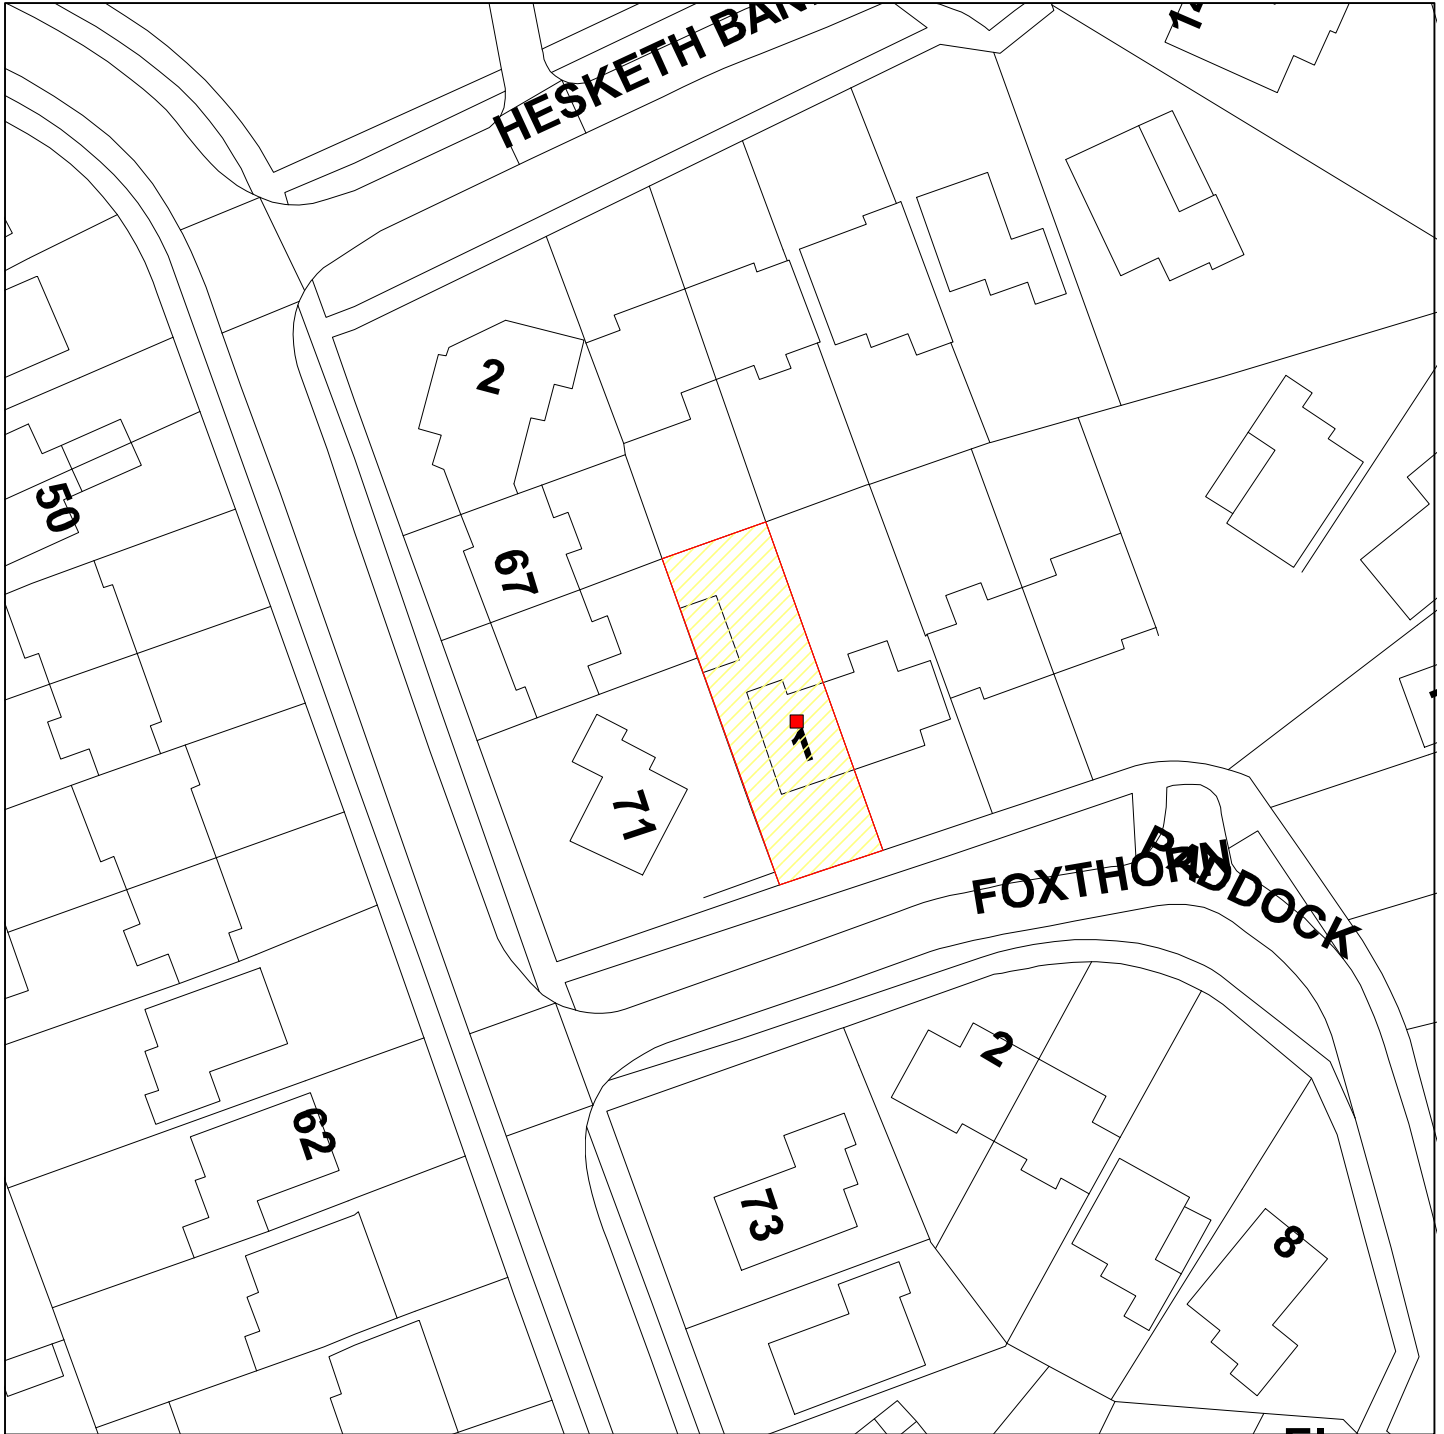

1 Foxthorn Paddock

13/01327/FUL

Scale : 1:632

Reproduced from the Ordnance Survey map with the permission of the Controller of Her Majesty's Stationery Office © Crown Copyright 2000.

Unauthorised reproduction infringes Crown Copyright and may lead to prosecution or civil proceedings.

Produced using ESRI (UK)'s MapExplorer 2.0 - <http://www.esriuk.com>

Organisation	Not Set
Department	Not Set
Comments	Site Plan
Date	23 August 2013
SLA Number	Not Set